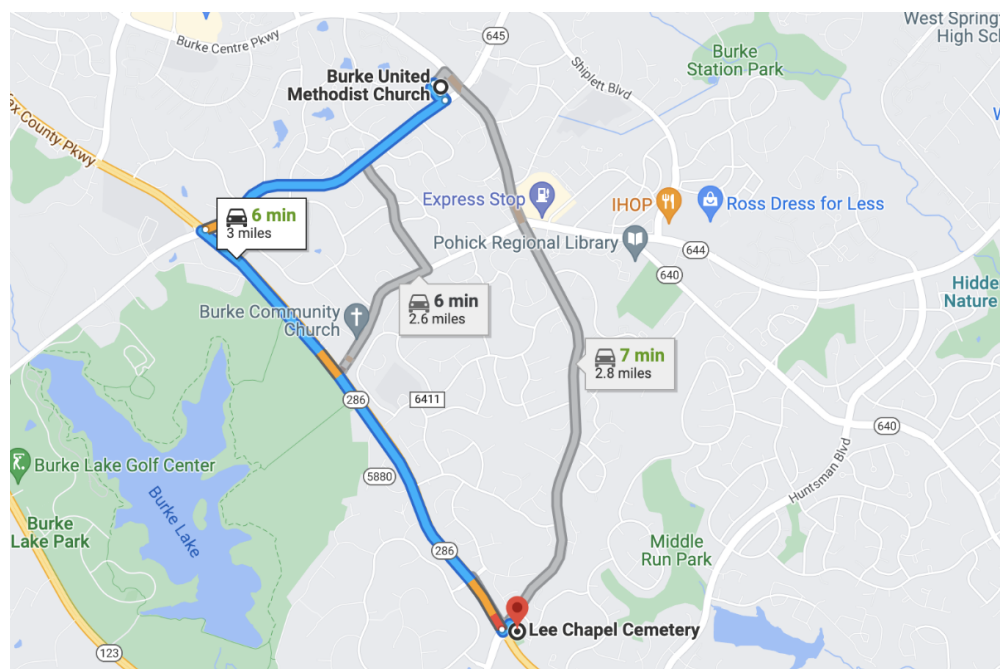

# Let's Go To Lee Chapel!

**Directions to Lee Chapel from Burke UMC:** When you get to Fairfax County Parkway, you will want to be in the left turn lane and take a U-Turn to go north of Lee Chapel. Your first right turn will be Yardarm Road. You will go down Yardarm and after the fifth house, you will see an opening to a small parking lot. You can park in the lot or on the street and the worship site will be on the path from the parking lot.

To pull up directions via **Google Maps**, click [HERE](#).

**You can also search:** Lee Chapel Cemetery on your navigation system and it will get you there!

Interested in learning more about Lee Chapel?  
Visit to [leechapelburke.com](http://leechapelburke.com).